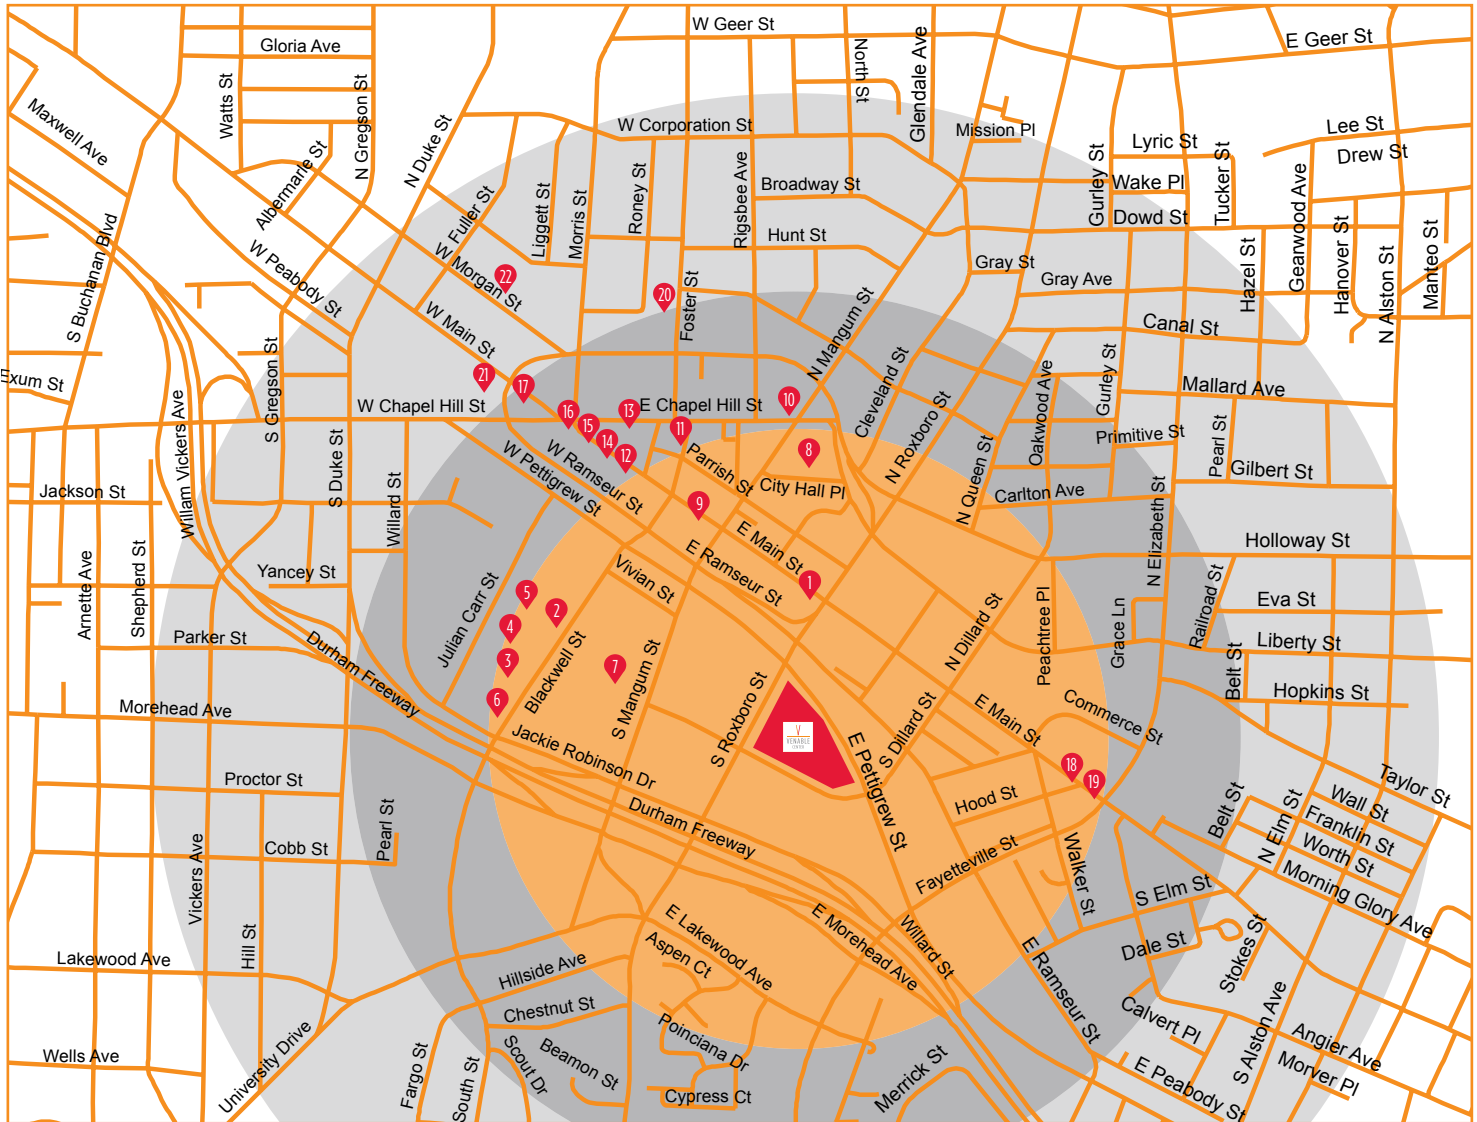

VENABLE CENTER RESTAURANT WALKING MAP

5 Minutes

- 1 Subway, 200 E Main St
- 2 Cuban Revolution, American Tobacco
- 3 Saladelia, American Tobacco
- 4 Cafe Zen, American Tobacco
- 5 Tyler's Tap Room, American Tobacco
- 6 Mellow Mushroom, American Tobacco
- 7 Tobacco Road, American Tobacco
- 8 Dos Perros, 101 City Hall Plaza
- 9 Revolution, 107 W Main St

7 Minutes

- 10 Rue Cler, 401 E Chapel Hill St
- 11 Blue Coffee, 202 N Corcoran St
- 12 Blue Mountain, 317 W Main St
- 13 Ninth St Bakery, 136 E Chapel Hill St
- 14 Guajillos, 325 W Main St
- 15 Beyu Caffe, 335 W Main St
- 16 Toast, 345 W Main St
- 17 Bull McCabe's, 427 W Main St
- 18 Wingz N Thingz, 102 Hood St
- 19 JC's Kitchen, 706 E Main St

11 Minutes

- 20 Piedmont, 401 Foster St
- 21 West End Wine Bar, 601 W Main St
- 22 Tosca Ristorante, 604 W Morgan St